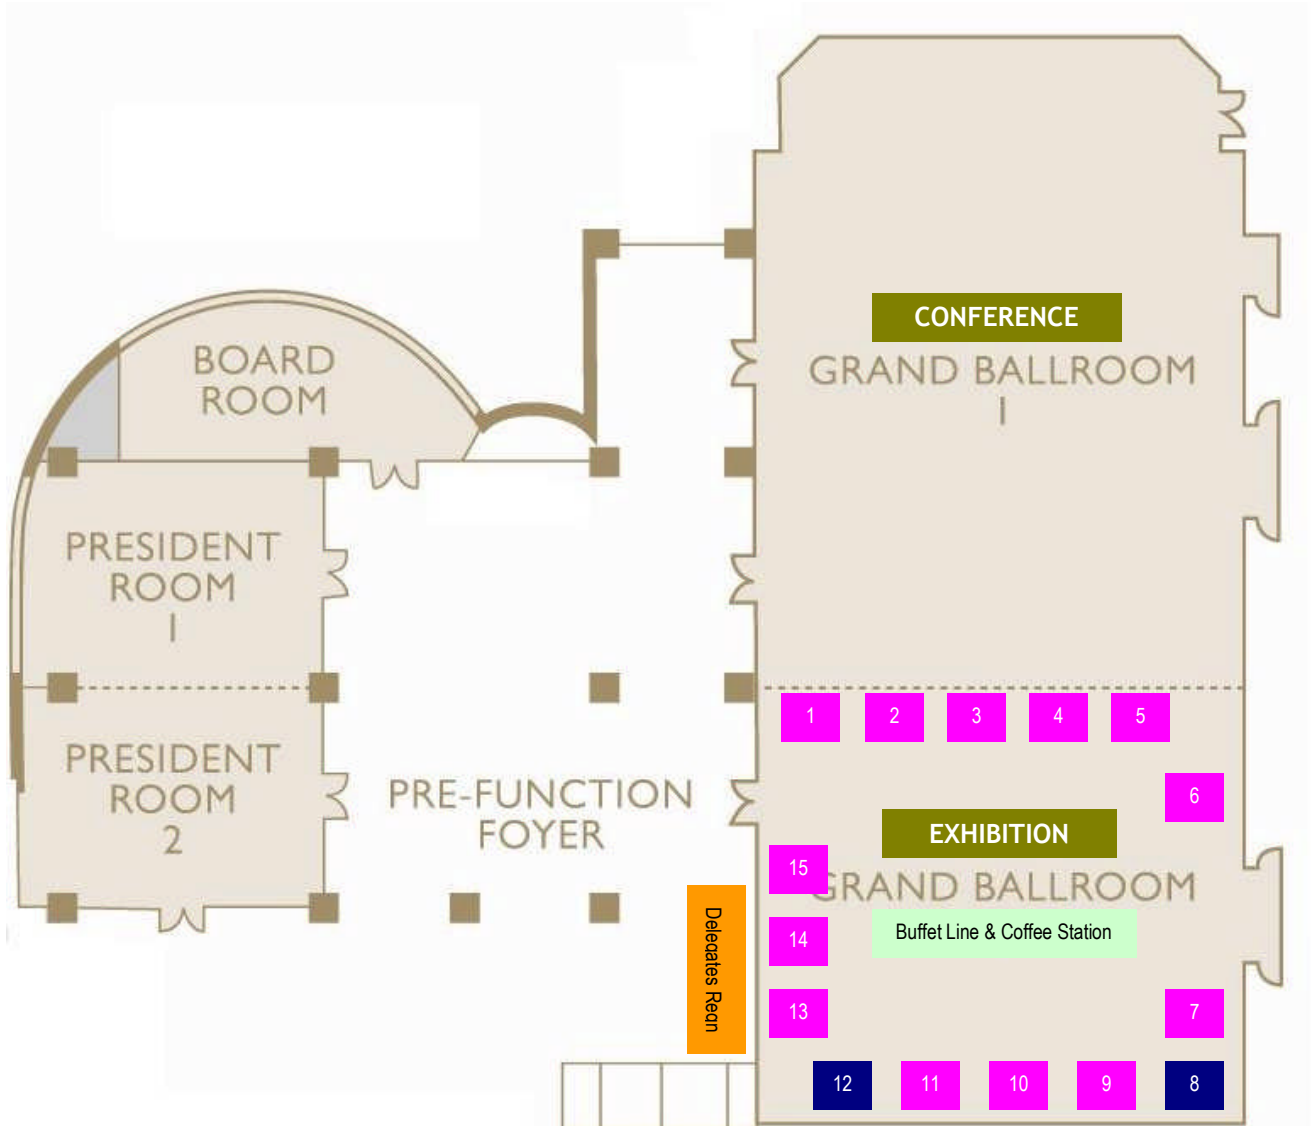

AsiaPacificRail 2010

9-11 March 2010 * InterContinental Bangkok

Legend:

1	Alstom Transport	9	Motorola
2	ACS Solutions	10	Alcatel-Lucent
3	OTN Systems	11	Magnetic Control Systems
4	GE Transportation	12	
5	ESRI	13	Cubic Transportation Systems
6	Bombardier Transportation	14	Dextra Manufacturing
7	Nexans	15	Siemens
8			